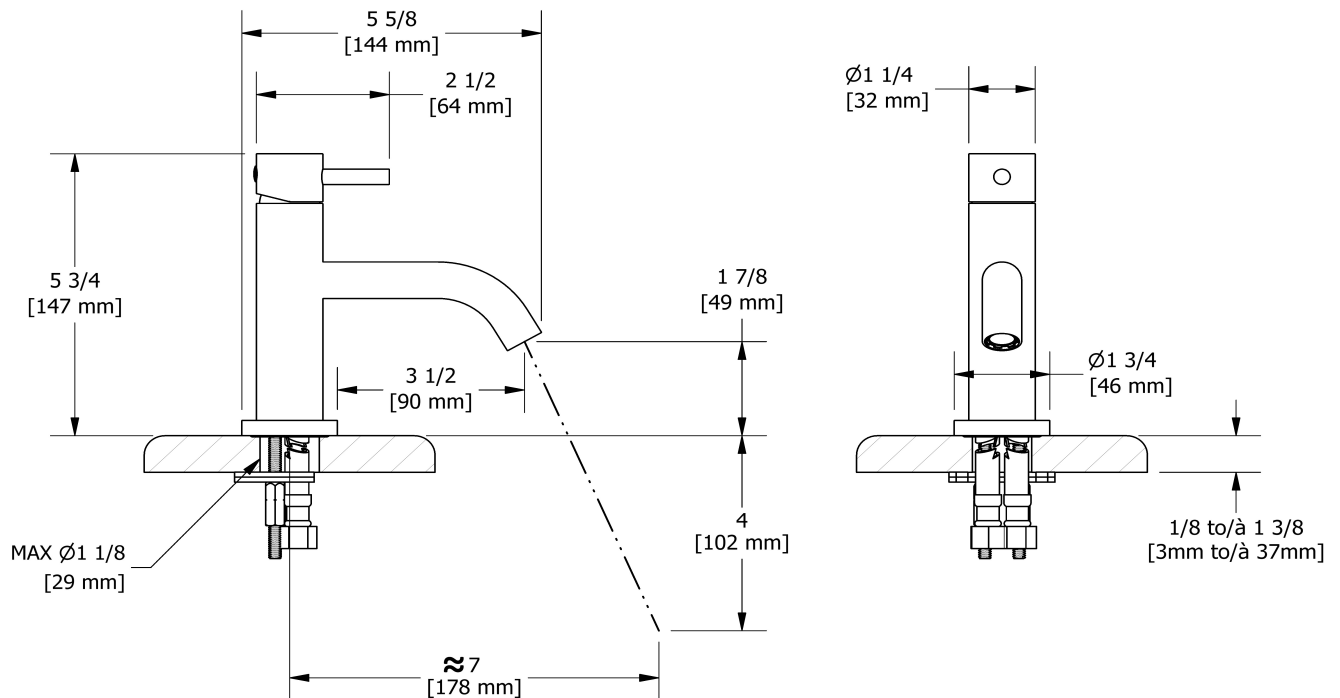

Certifications

- CSA B125.1
- NSF/ANSI standard 61 and 372
- ASME A112.18.1
- CMR248 Approval
- ADA

Sizes, models and finishes may differ from those presented.

Warranty

This Riobel Inc. product you have purchased carries a Limited Lifetime Warranty on the chrome, PVD finish, blacks and all working parts and is guaranteed from the initial purchase date against all manufacturing defects. All other finishes, including plastic components, are guaranteed for one year. All electric and/or electronic parts are covered by a 5-year limited warranty. The warranty offered on our products will be honored only if the installation is performed by a certified master plumber.

Customer Care

Phone (800) 777 - 9762 | Email: customer-care@houseofrohl.com | Website: houseofrohl.com/support/contact-us

Consult your local House of Rohl showroom for additional information and specifications. For complete warranty details and a list of showrooms, go to houseofrohl.com